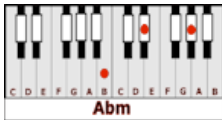

BETTER MAN – Clint Black (E)

GUITAR / KEYBOARD CHORDS:

A = xo222o

E = o221oo

B = xx4442

Abm = xx6654

Gbm = xxx222

F#m = 244222

INTRO: A-Abm-Gbm-E-B A-Abm-Gbm-E

E **F#m** **A** **E**
 What do you say when it's over I don't know if I should say anything at all
F#m **A** **B** **E**
 One day we're rollin' in the clover Next thing you know we take the fall
F#m
 Still, I think about the years since I first met you
A **E**
 And the way it might have been without you here
F#m
 And I don't know if words from me can still upset you
A **B** **E**
 But I've just gotta make this memory stand clear

BREAK: A-Abm-Gbm-E-B A-Abm-Gbm-E-B A-Abm-Gbm-E-B A-Abm-Gbm--E

E **F#m** **A** **E**
 I guess I always knew I couldn't hold you But I'd never be the one to set you free
F#m
 Just like some old nursery rhyme your mama told you
A **B** **E**
 You still believe in some old meant - to - be