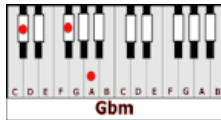

BETTER MAN – Clint Black (E)

GUITAR / KEYBOARD CHORDS:

A = xo222o

E = o221oo

B = xx4442

Abm = xx6654

Gbm = xxx222

F#m = 244222

INTRO: A-Abm-Gbm-E-B A-Abm-Gbm-E

E **F#m** **A** **E**
 What do you say when it's over I don't know if I should say anything at all
F#m **A** **B** **E**
 One day we're rollin' in the clover Next thing you know we take the fall
F#m
 Still, I think about the years since I first met you
A **E**
 And the way it might have been without you here
F#m
 And I don't know if words from me can still upset you
A **B** **E**
 But I've just gotta make this memory stand clear

BREAK: A-Abm-Gbm-E-B A-Abm-Gbm-E-B A-Abm-Gbm-E-B A-Abm-Gbm--E

E **F#m** **A** **E**
 I guess I always knew I couldn't hold you But I'd never be the one to set you free
F#m
 Just like some old nursery rhyme your mama told you
A **B** **E**
 You still believe in some old meant - to - be