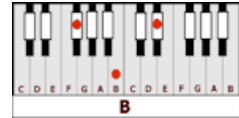

BETTER MAN – Clint Black (E)

GUITAR / KEYBOARD CHORDS:

A = xo222o

E = o221oo

B = xx4442

Abm = xx6654

Gbm = xxx222

F#m = 244222

INTRO: A-Abm-Gbm-E-B A-Abm-Gbm-E

E **F#m** **A** **E**
 What do you say when it's over I don't know if I should say anything at all
F#m **A** **B** **E**
 One day we're rollin' in the clover Next thing you know we take the fall
F#m
 Still, I think about the years since I first met you
A **E**
 And the way it might have been without you here
F#m
 And I don't know if words from me can still upset you
A **B** **E**
 But I've just gotta make this memory stand clear

BREAK: A-Abm-Gbm-E-B A-Abm-Gbm-E-B A-Abm-Gbm-E-B A-Abm-Gbm--E

E **F#m** **A** **E**
 I guess I always knew I couldn't hold you But I'd never be the one to set you free
F#m
 Just like some old nursery rhyme your mama told you
A **B** **E**
 You still believe in some old meant - to - be